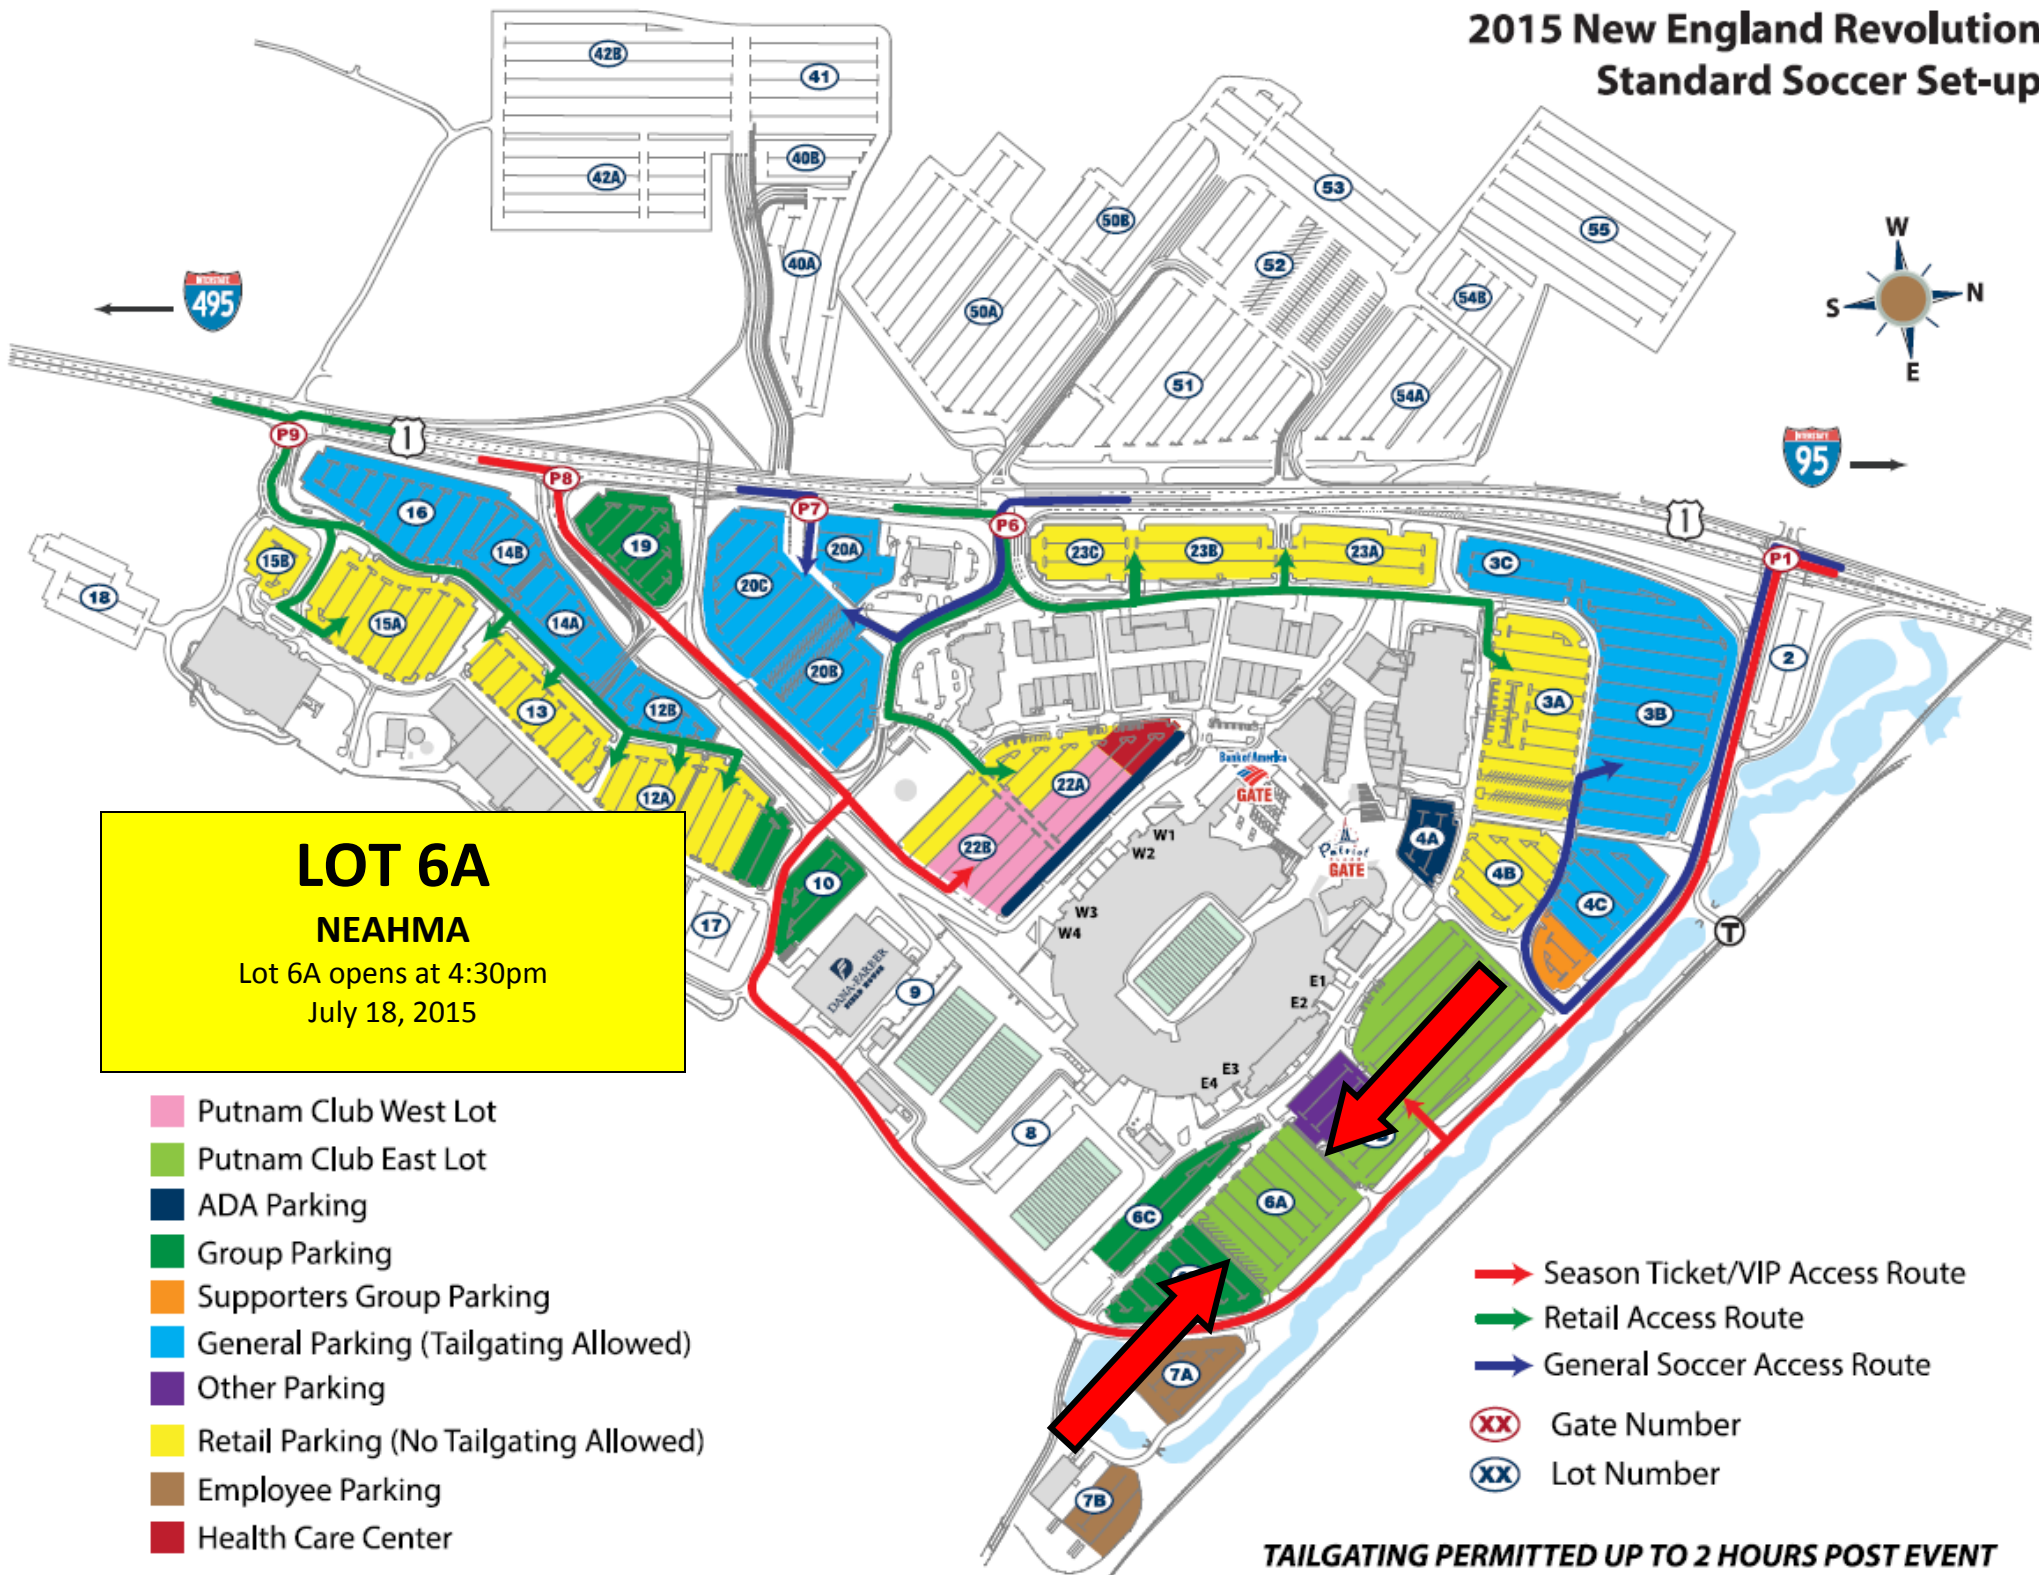

2015 New England Revolution Standard Soccer Set-up

LOT 6A
NEAHMA
 Lot 6A opens at 4:30pm
 July 18, 2015

- Putnam Club West Lot
- Putnam Club East Lot
- ADA Parking
- Group Parking
- Supporters Group Parking
- General Parking (Tailgating Allowed)
- Other Parking
- Retail Parking (No Tailgating Allowed)
- Employee Parking
- Health Care Center

- Season Ticket/VIP Access Route
- Retail Access Route
- General Soccer Access Route
- Gate Number
- Lot Number

TAILGATING PERMITTED UP TO 2 HOURS POST EVENT